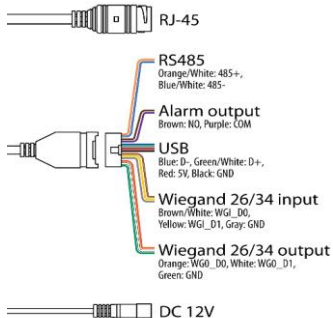

Your manual is here:
<http://manuals.partizan.global>

Partizan software:
<http://apps.partizan.global>

Wiring diagram

Smart Terminal		
Model		STD-2MP
Version		WM
Image Sensor		
Sensor		1/2.7" CMOS FullHD
Pixel Size, µm		2.8x2.8
Resolution, pixels@fps	Mainstream	PAL: 1920x1080@25
Day/Night mode	Auto	+
	Color	-
	Black&White	-
Sensitivity, Lux		0.01
Dynamic range WDR, dB		80
S/N ratio, dB		50
Video functions		Exposure, Gain, Contrast, Saturation, Face Exposure compensation
Codec profile	H.264/H.265	Baseline / Main / High
Exposure mode, s	Auto	1/5-1/20000
	Manual	1/5-1/20000
Bitrate Type, kb/s	Constant	256-12288
	Variable	Worst/Worse/General/Good/Better/Best
Face Recognition		
Alarm type	Abnormal body temperature	+
	No mask	+
	Face recognition	+
Face recognition distance, m		≤3.0
Face recognition rate		≥98%
Face recognition time, ms		<500
Portable database	Faces	22400
	Events	100000
Temperature Measurement		
Distance, m		≤ 1.0
Measurement range,		30 ~ 45
Temperature measurement accuracy,		+/-0.3
Temperature measurement time, ms		<2000
Network		
Network interface		RJ-45 (10/100Base-T)
Wi-Fi standard/frequency		-
Network functions		DDNS/IPFilter/E-mail/NTP/PPPoE/UPNP/FTP/RTSP
Languages supported		English, German, Russian, Italian, French, Portuguese, Spanish, Turkish
Default IP address		DHCP (Auto)
Username		admin
Password		admin
HTTP port		80
ONVIF port		2000
RTSP port		554
RTSP string	Main stream	rtsp://IPaddress:port/av0_0&user=admin&password=admin
	Substream	rtsp://IPaddress:port/av0_1&user=admin&password=admin
Control port		5000
Configuration software		Partizan, Web interface (IE)
Monitoring program		Partizan STD
Mobile software (support)		Partizan
Protocol integration		ONVIF 2.4
Dimensions		
Size, mm	Total length	321
	Housing	154x271x56
	Bracket	-
Weight, g		2100
Common		
Power Supply	DC12V, A	3
	PoE Class/W	-
Display		7", IPS
Alarm	Inputs	-
	Outputs	+ (NO/NC)
Audio	Inputs	-
	Built-in speaker	+
Memory	Internal	16Gb
	Memory card	-
Access control output		Wiegand 26/34
USB port, pcs		1
Housing material, plastic/metal		-/+
Bracket material, plastic/metal		-/+
IP rating		34
IK rating		-
Operating temperature, °C		0 - +55
Warranty, years		3