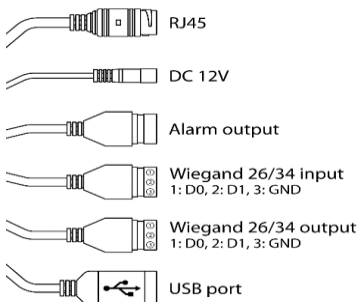

Your manual is here:
<http://manuals.partizan.global>

Partizan software:
<http://apps.partizan.global>

Wiring diagram

Smart Terminal		
Model		STD-2MP
Version		PM
Image Sensor		
Sensor		1/2.7" CMOS FullHD
Pixel Size, μm		2.8x2.8
Resolution, pixels@fps	Mainstream	PAL: 1920x1080@25
Day/Night mode	Auto	+
	Color	-
	Black&White	-
Sensitivity, Lux		0.01
Dynamic range WDR, dB		80
S/N ratio, dB		50
Video functions		Exposure, Gain, Contrast, Saturation, Face Exposure compensation
Codec profile	H.264/H.265	Baseline / Main / High
Exposure mode, s	Auto	1/5-1/20000
	Manual	1/5-1/20000
Bitrate Type, kb/s	Constant	256-12288
	Variable	Worst/Worse/General/Good/Better/Best
Face Recognition		
Alarm type	Abnormal body temperature	+
	No mask	+
	Face recognition	+
Face recognition distance, m		≤ 3.0
Face recognition rate		$\geq 98\%$
Face recognition time, ms		< 500
Portable database	Faces	22400
	Events	100000
Temperature Measurement		
Distance, m		≤ 1.0
Measurement range,		30 ~ 45
Temperature measurement accuracy,		+/-0.3
Temperature measurement time, ms		< 2000
Network		
Network interface		RJ-45 (10/100Base-T)
Wi-Fi standard/frequency		-
Network functions		DDNS/IPFilter/E-mail/NTP/PPPoE/UPNP/FTP/RTSP
Languages supported		English, German, Russian, Italian, French, Portuguese, Spanish, Turkish
Default IP address		DHCP (Auto)
Username		admin
Password		admin
HTTP port		80
ONVIF port		2000
RTSP port		554
RTSP string	Main stream	rtsp://IPaddress:port/av0_0&user=admin&password=admin
	Substream	rtsp://IPaddress:port/av0_1&user=admin&password=admin
Control port		5000
Configuration software		Partizan, Web interface (IE)
Monitoring program		Partizan STD
Mobile software (support)		Partizan
Protocol integration		ONVIF 2.4
Dimensions		
Size, mm	Total length	321
	Housing	154x271x56
	Bracket	-
Weight, g		2100
Common		
Power Supply	DC12V, A	3
	PoE Class/W	-
Display		7", IPS
Alarm	Inputs	-
	Outputs	+ (NO/NC)
Audio	Inputs	-
	Built-in speaker	+
Memory	Internal	16Gb
	Memory card	-
Access control output		Wiegand 26/34
USB port, pcs		1
Housing material, plastic/metal		-/+
Bracket material, plastic/metal		-/+
IP rating		34
IK rating		-
Operating temperature, $^{\circ}\text{C}$		0 - +55
Warranty, years		3