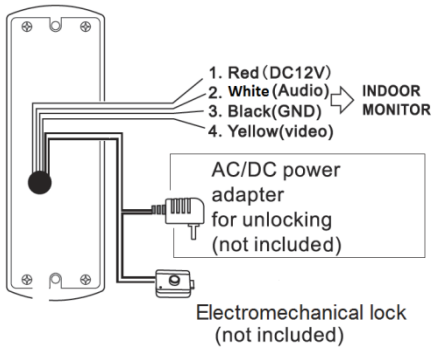

Video calling panel Myers D300 HD v1.0

ENG

- Colour CMOS camera
- Resolution: AHD-M/1.3Mp
- Vandal-proof design
- IP 44 rating
- Angel bracket
- IR leds
- Relay lock control

Installation manual

Calling video panel	
Model	D-300
Version	HD v1.0
Colour	Silver/Black/Copper
Camera	
Sensor	1/3" CMOS HD
Resolution	AHD-M (1.3Mp)
Day/Night mode	Auto
Photosensitivity, Lux	0.5
Video system	PAL
Video output	1 Vpp, 75Ω
Lens	
Focal length, mm	1.9
Iris, F	1.4
Horizontal angle of view, °	130
Vertical angle of view, °	83
lens Type	Spherical
IR LED	
Distance, m	3
Number of LEDs, pcs.	3
Beam Spread, °	60
Wavelength, nm	850
Dimensions	
Size, mm	130x48x32
Weight, g	340
Common	
Power	DC 12V/0.2A (from intercom)
Relay	NO/NC
Open button	-
Housing material	Metal
Bracket material	Metal
IP rating	44
Operating temperature, °C	-40 ~ +60
Accessories	Angel bracket, mounting kit.
Warranty, years	1

Attention!

- Only qualified technician should be authorized to service this equipment
- Avoid placing the device near sources of strong electromagnetic radiation.
- Do not install the device in places exposed to direct sunlight, rain, extremely high temperatures, high humidity levels, high dust levels and aggressive chemicals.
- The most appropriate place to install the device is at the level of the user's eyes.
- Prior to installation and removal of the device please make sure that the power supply is off.
- Install the device at least 30cm away from the power supply lines to avoid interference.
- Avoid ingress of moisture, foreign particles, and insects into the device enclosure.