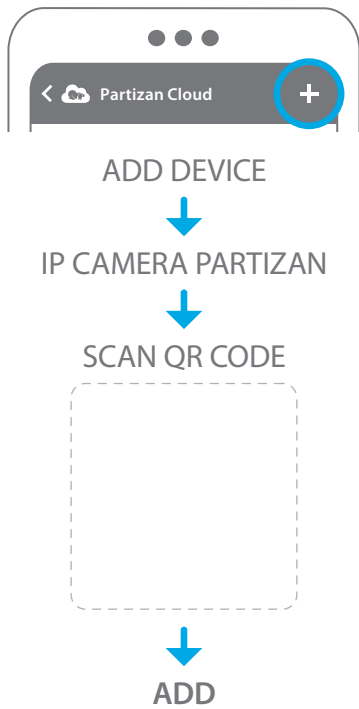

## HOW TO CONNECT

Brand new SIM should first be activated on mobile device

PIN should be turned OFF in mobile device settings

5

6

7

8

9