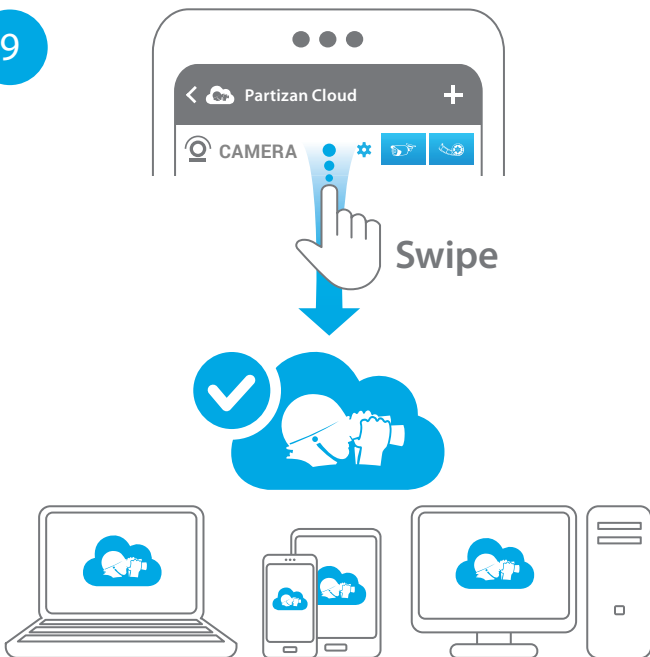

## HOW TO CONNECT

Brand new SIM should first be activated on mobile device

PIN should be turned OFF in mobile device settings

5

6

7

8

9