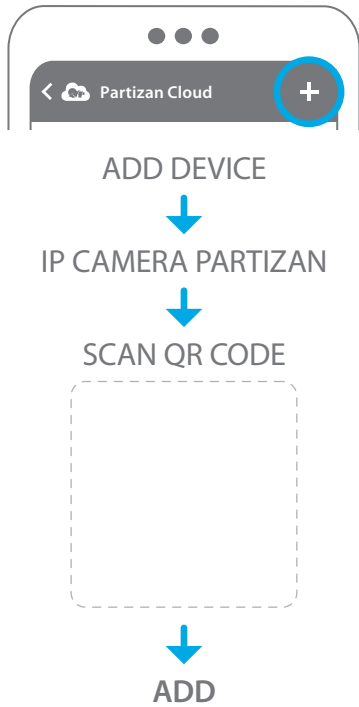

## HOW TO CONNECT

Brand new SIM should first be activated on mobile device

PIN should be turned OFF in mobile device settings

5

6

7

8

9