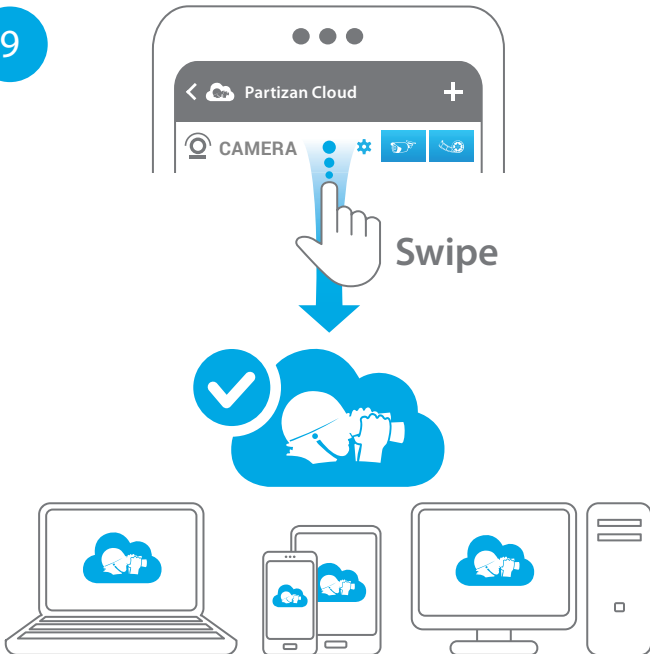

## HOW TO CONNECT

Brand new SIM should first be activated on mobile device

PIN should be turned OFF in mobile device settings

5

6

7

8

9